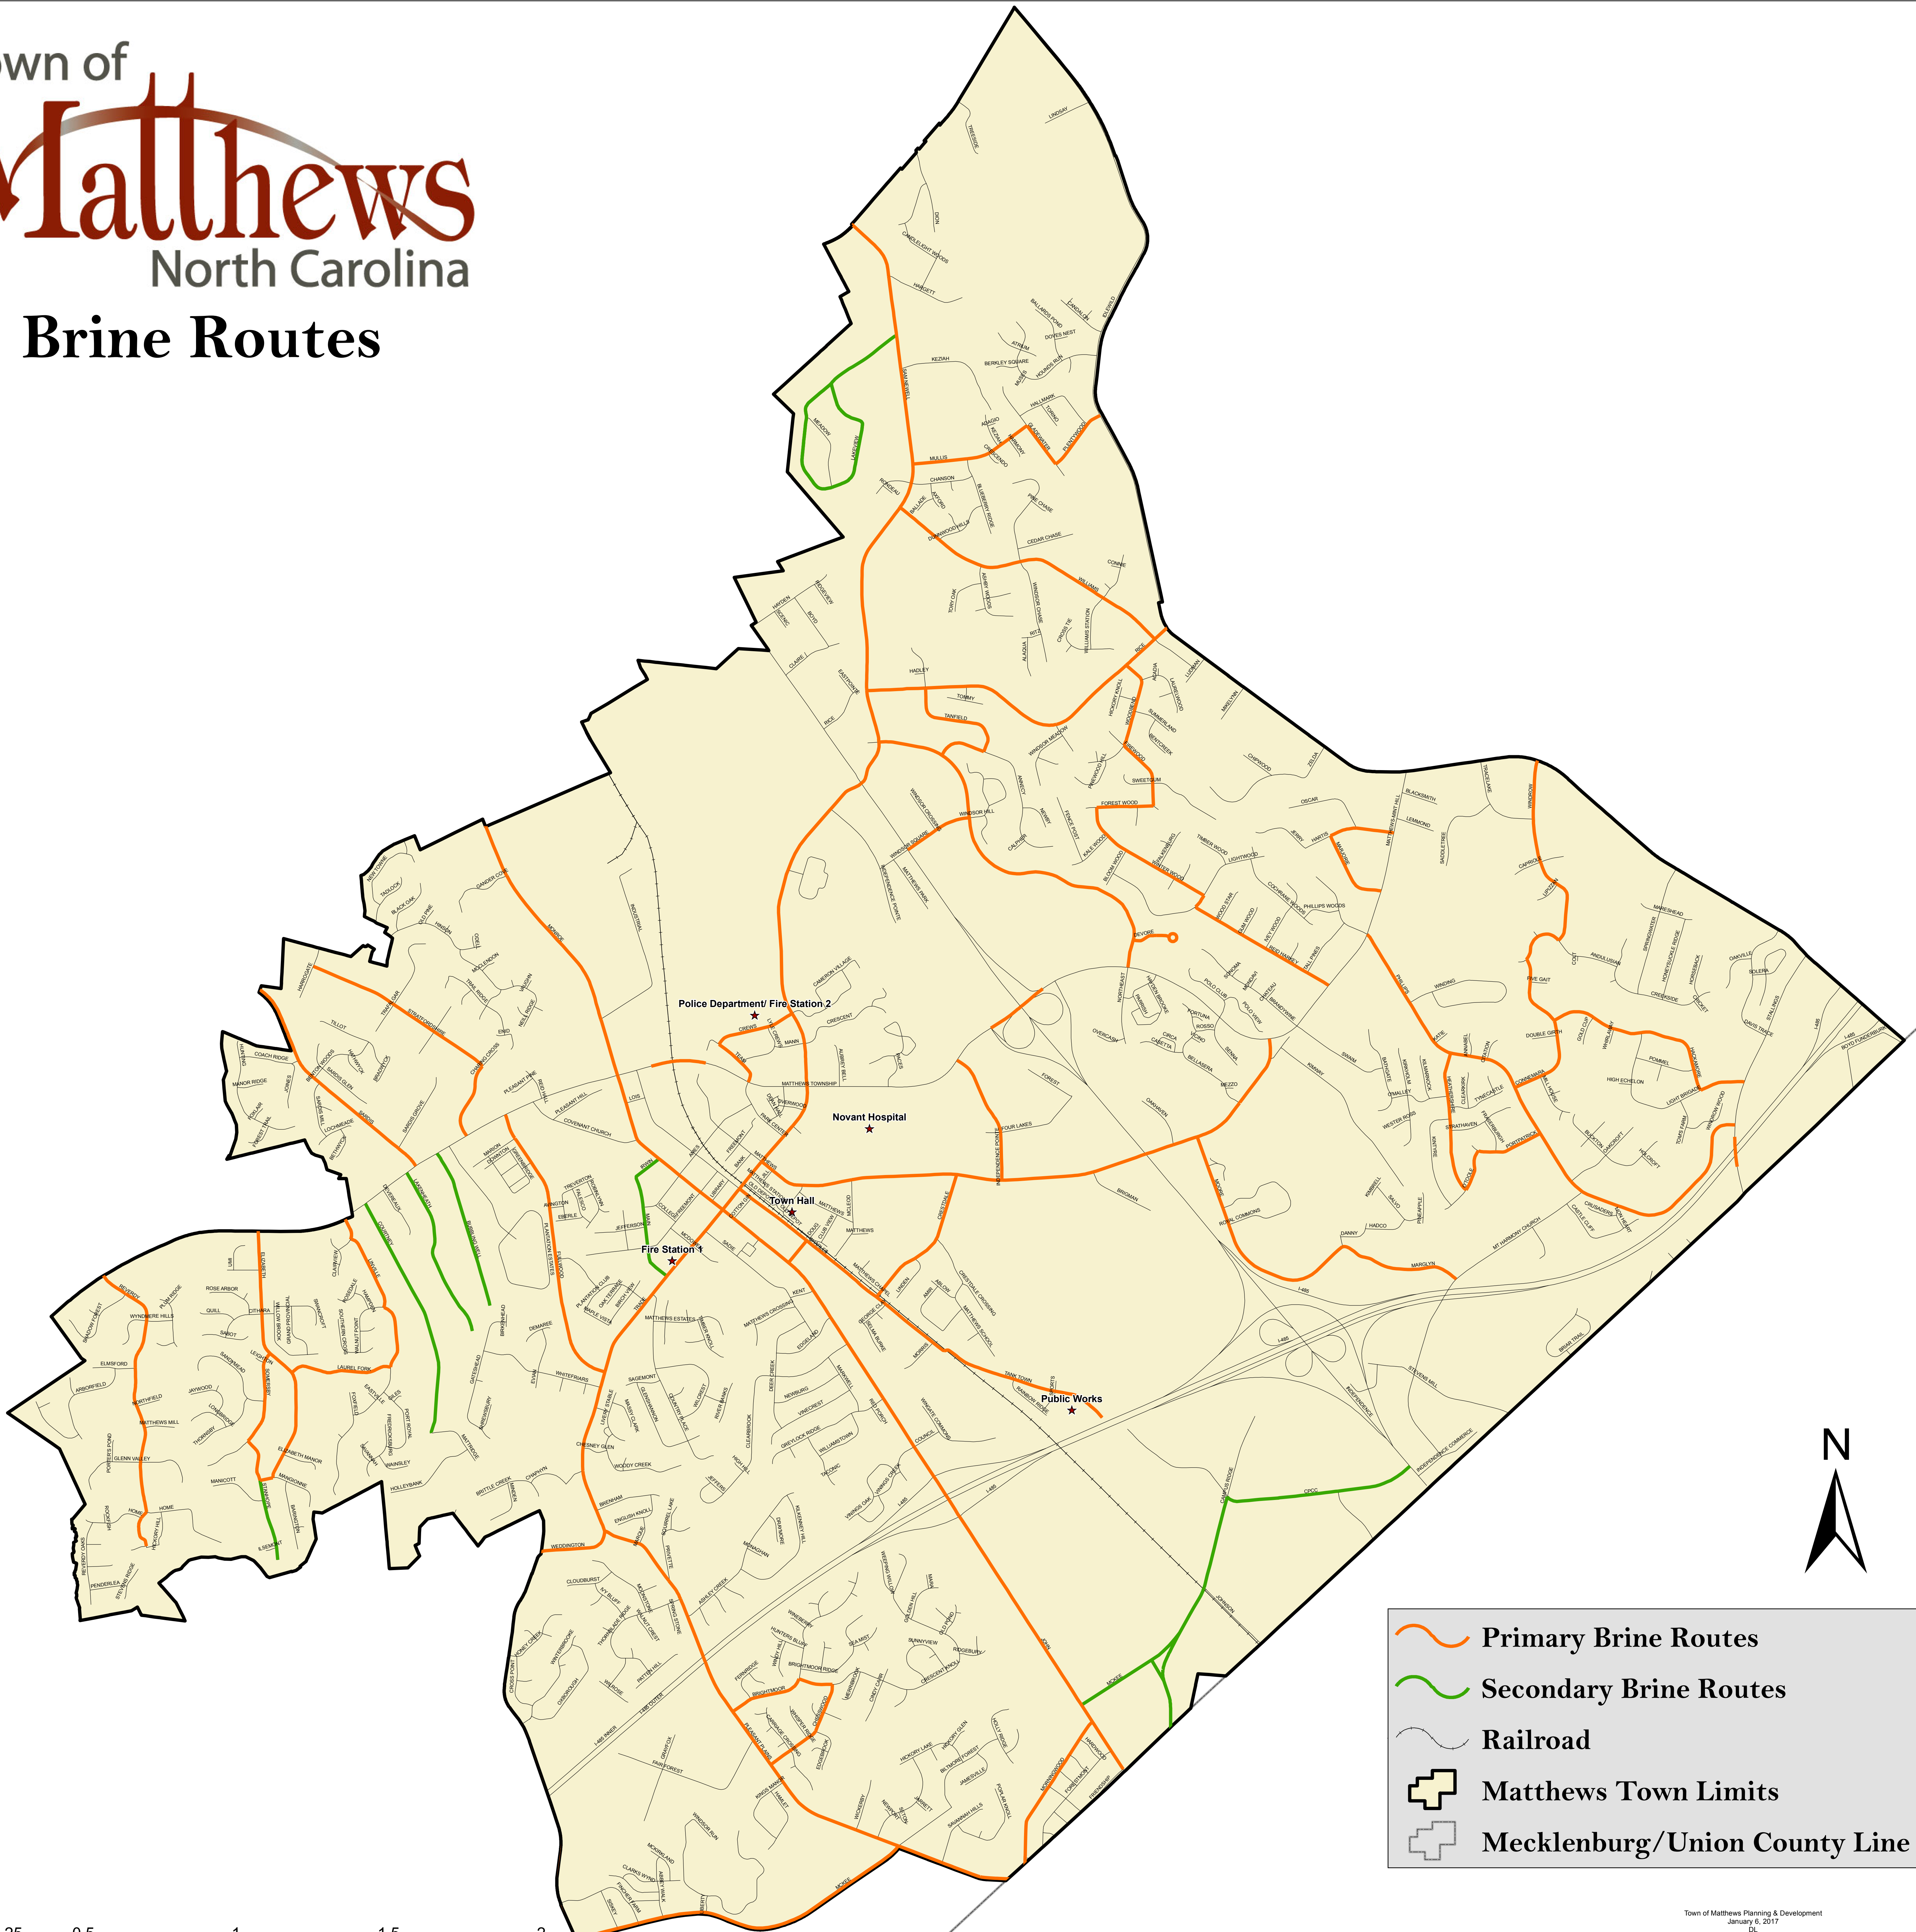

Town of
Matthews
 North Carolina
Brine Routes

-  Primary Brine Routes
-  Secondary Brine Routes
-  Railroad
-  Matthews Town Limits
-  Mecklenburg/Union County Line

0 0.25 0.5 1 1.5 2 Miles