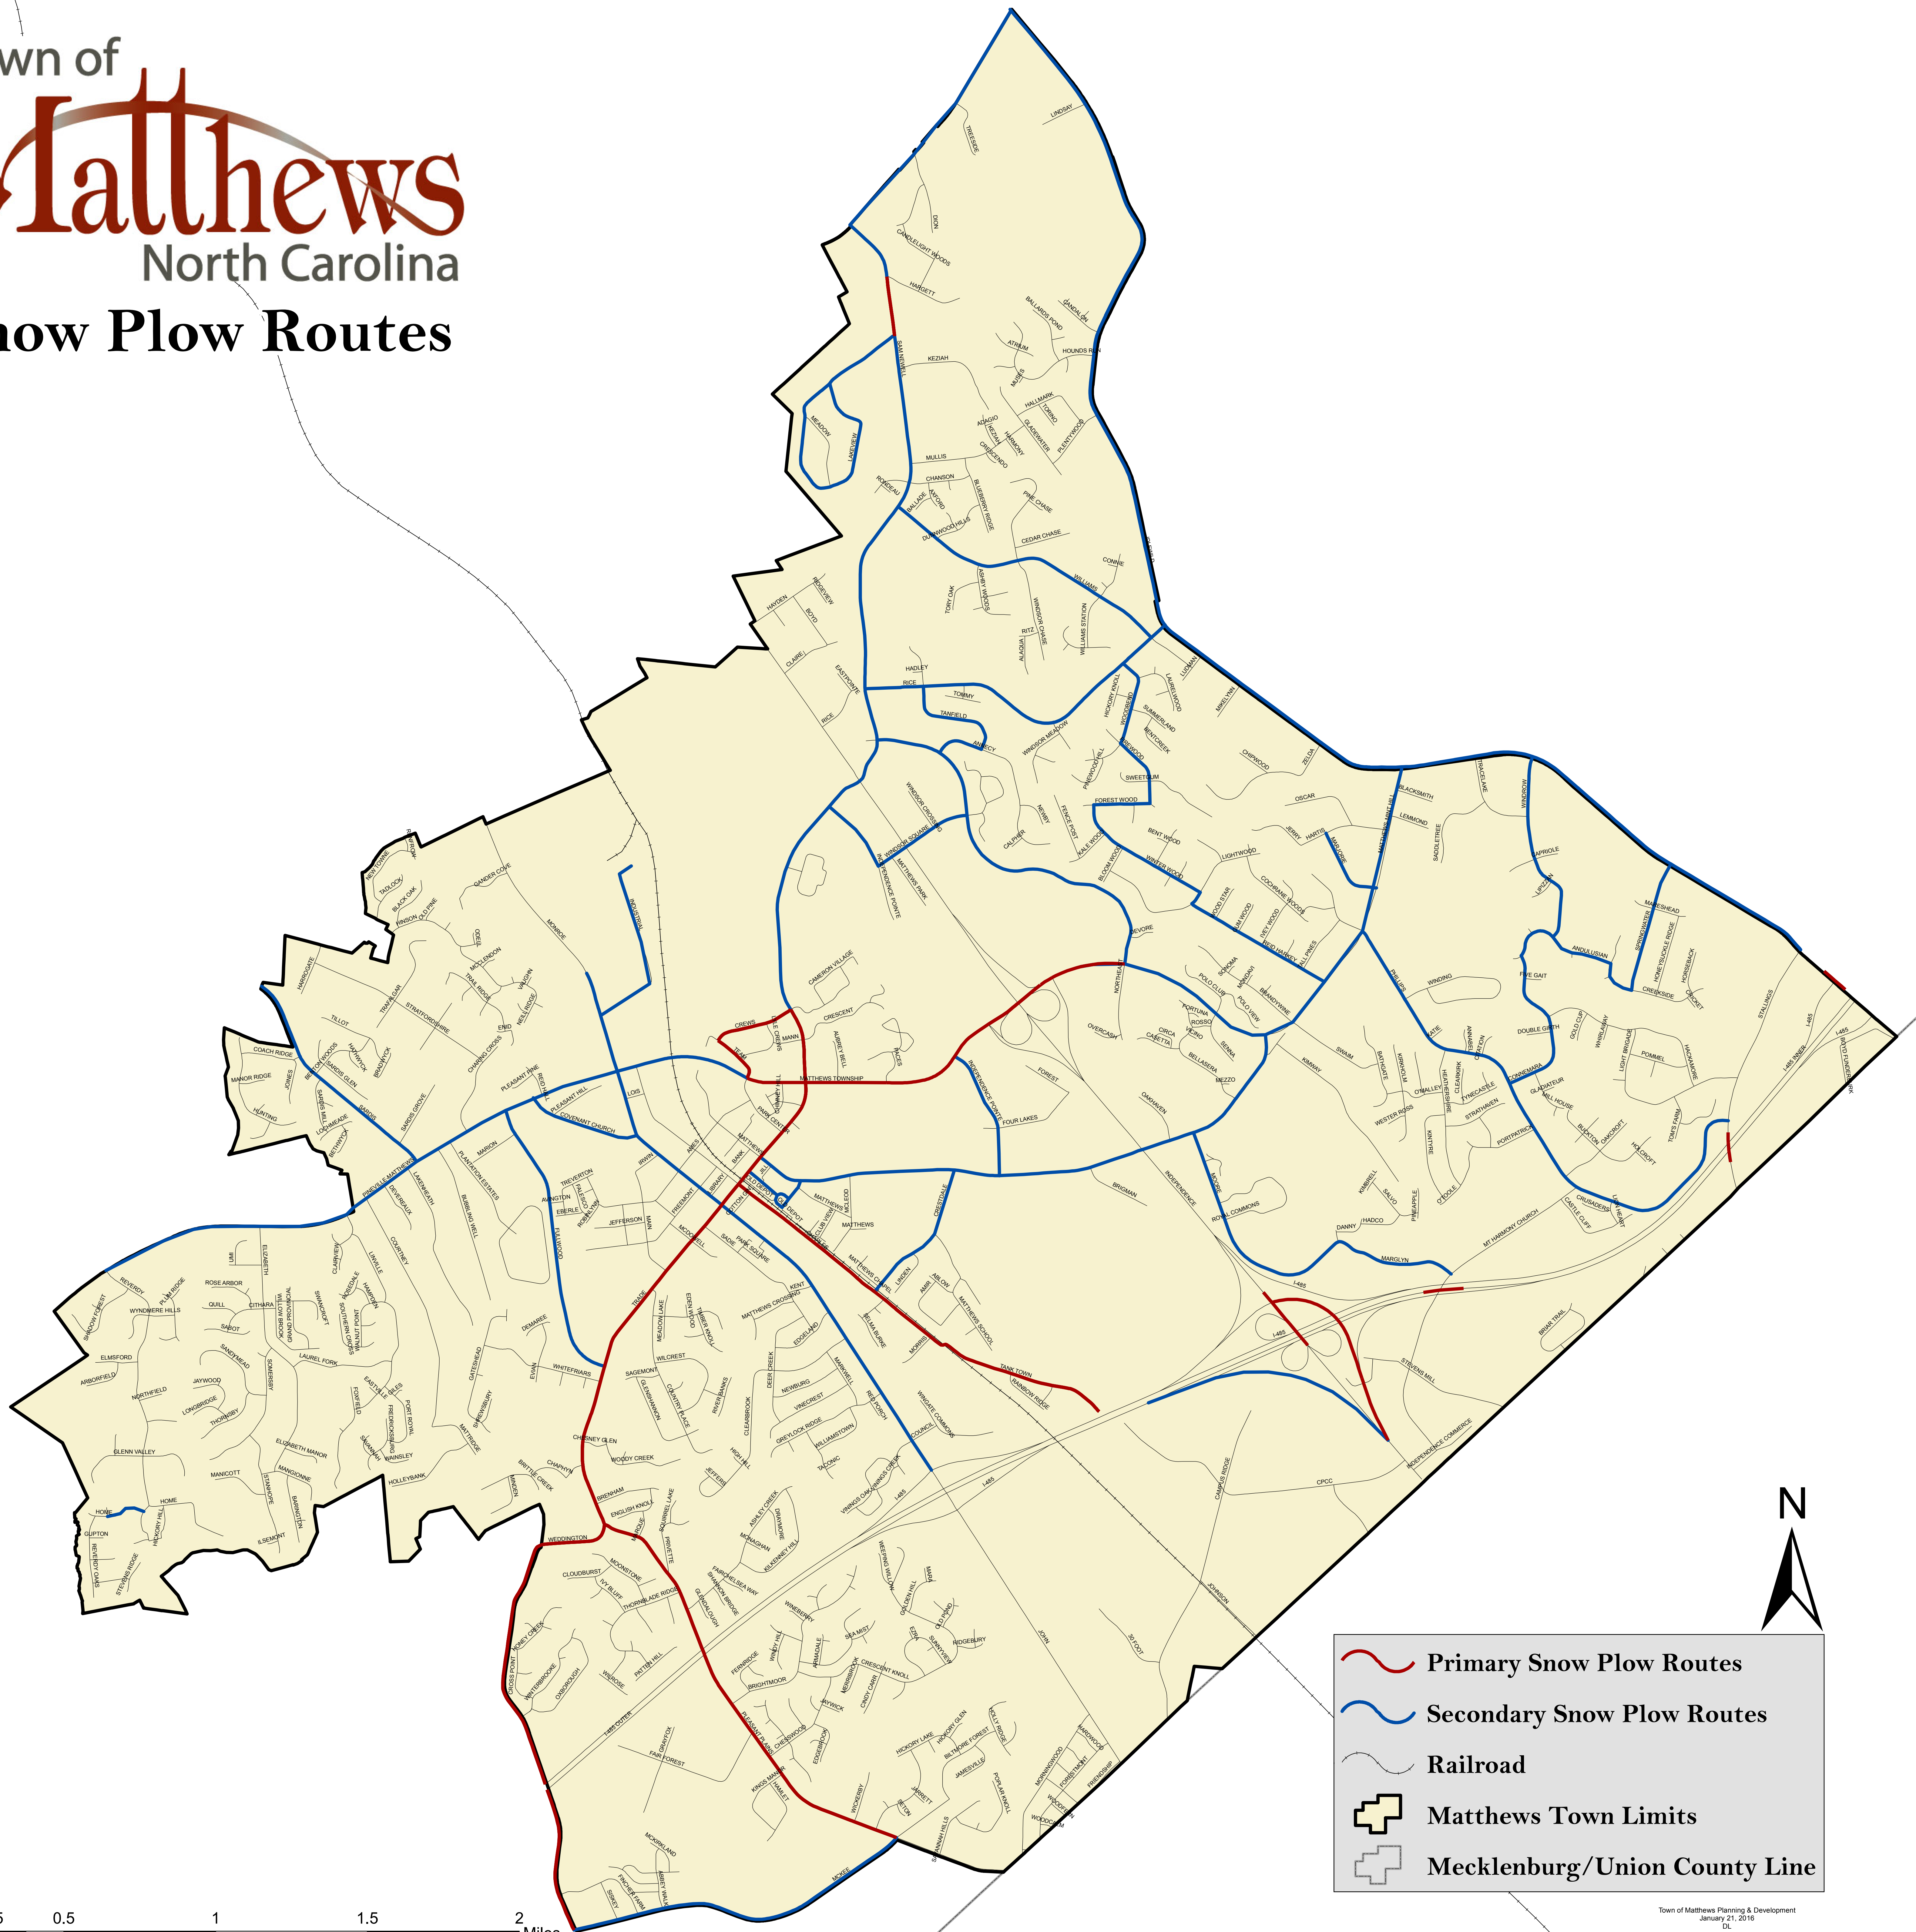

Town of  
**Matthews**  
 North Carolina  
**Snow Plow Routes**

-  Primary Snow Plow Routes
-  Secondary Snow Plow Routes
-  Railroad
-  Matthews Town Limits
-  Mecklenburg/Union County Line

0 0.25 0.5 1 1.5 2 Miles